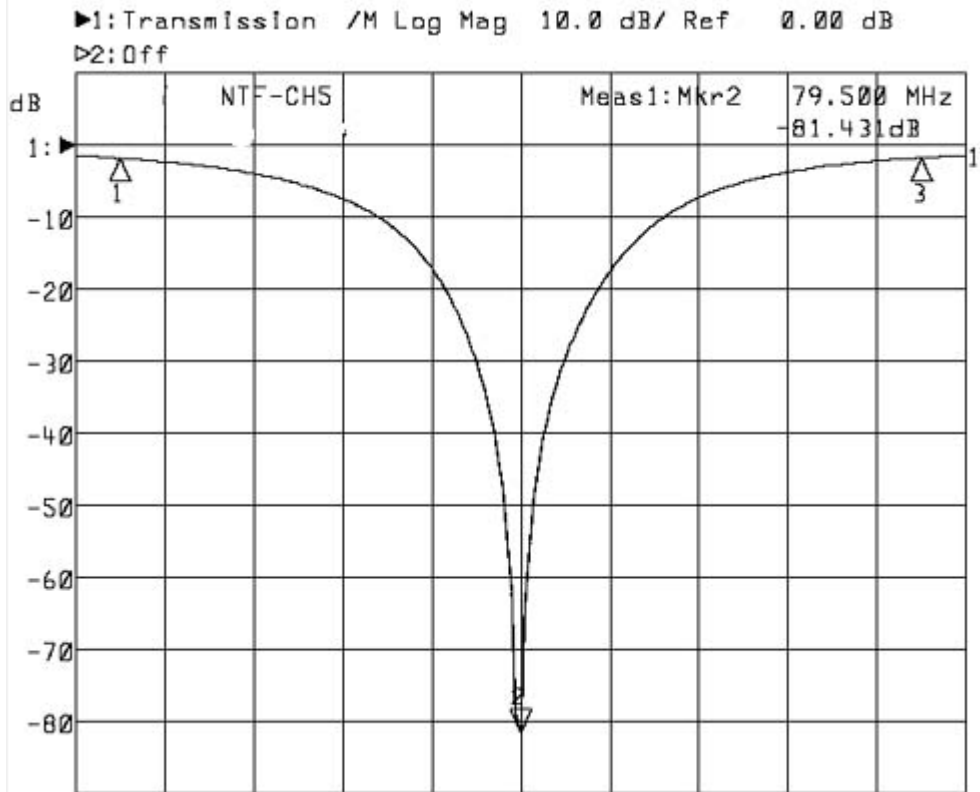

Items (PTF series, USA & TAIWAN CATV Channle)

Model	Notch Frequency	Model	Notch Frequency
CH-2	57.5 MHz	CH-21	165.5 MHz
CH-3	63.5 MHz	CH-22	171.5 MHz
CH-4	69.5 MHz	CH-23	219.5 MHz
CH-5	79.5 MHz	CH-24	225.5 MHz
CH-6	85.5 MHz	CH-25	231.5 MHz
CH-7	177.5 MHz	CH-26	237.5 MHz
CH-8	183.5 MHz	CH-27	243.5 MHz
CH-9	189.5 MHz	CH-28	249.5 MHz
CH-10	195.5 MHz	CH-29	255.5 MHz
CH-11	201.5 MHz	CH-30	261.5 MHz
CH-12	207.5 MHz	CH-31	267.5 MHz
CH-13	213.5 MHz	CH-32	273.5 MHz
CH-14	123.5 MHz	.	
CH-15	129.5 MHz	.	
CH-16	135.5 MHz	.	
CH-17	141.5 MHz	to	
CH-18	147.5 MHz	CH-86	597.5 MHz
CH-19	153.5 MHz	CH-87	603.5 MHz
CH-20	159.5 MHz	CH-88	609.5 MHz

Electrical Curve (CATV CH-5)

Center 79.500 MHz

Span 20.000 MHz

1: Mkr (MHz)	dB	2: Mkr (MHz)	dB
1: 77.2500	-1.804	1: 77.2500	-18.804
2> 79.5000	-78.356	2: 79.5000	-8.011
3: 81.7500	-1.802	3> 81.7500	-20.902

Center 79.500 MHz

Span 5.000 MHz

1: Mkr (MHz)	dB	2: Mkr (MHz)	dB
1: 77.2500	-1.869		
2: 79.5000	-81.431		
3: 81.7500	-1.746		

General Specifications

Item	PTF - CH5
Impedance	75 ohm
Frequency Range	5 - 750MHz
Notch Frequency	79.5MHz
Notch Depth	65dB (typ)
Insertion Loss	0.6dB (typ)
Video Loss(Picture carrier loss)	2.0dB (max)
Audio Loss(Sound carrier loss)	2.0dB (max)
Return Loss	14dB (typ)
Power Passing (* selectable)	DC +/-35V / 1Amp (max)
Dimensions (incl. M/F connectors)	21(ϕ) x 74(L) mm
Net Weight	55g