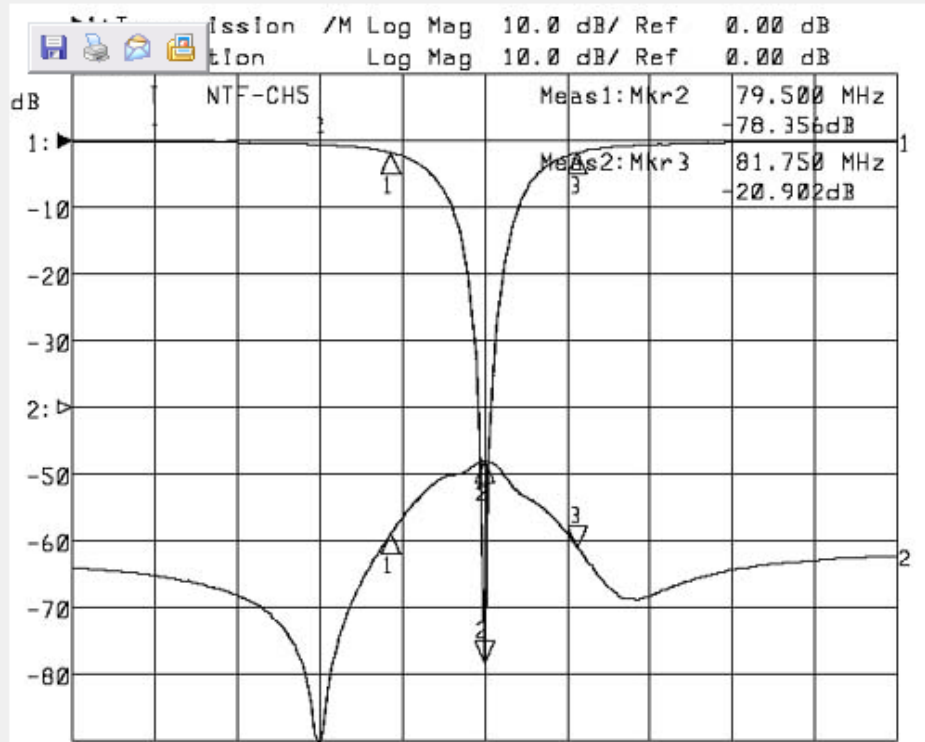

Items (PTF series, USA & TAIWAN CATV Channle)

Model	Notch Frequency	Model	Notch Frequency
CH-2	57.5 MHz	CH-21	165.5 MHz
CH-3	63.5 MHz	CH-22	171.5 MHz
CH-4	69.5 MHz	CH-23	219.5 MHz
CH-5	79.5 MHz	CH-24	225.5 MHz
CH-6	85.5 MHz	CH-25	231.5 MHz
CH-7	177.5 MHz	CH-26	237.5 MHz
CH-8	183.5 MHz	CH-27	243.5 MHz
CH-9	189.5 MHz	CH-28	249.5 MHz
CH-10	195.5 MHz	CH-29	255.5 MHz
CH-11	201.5 MHz	CH-30	261.5 MHz
CH-12	207.5 MHz	CH-31	267.5 MHz
CH-13	213.5 MHz	CH-32	273.5 MHz
CH-14	123.5 MHz	.	
CH-15	129.5 MHz	.	
CH-16	135.5 MHz	.	
CH-17	141.5 MHz	to	
CH-18	147.5 MHz	CH-86	597.5 MHz
CH-19	153.5 MHz	CH-87	603.5 MHz
CH-20	159.5 MHz	CH-88	609.5 MHz

Electrical Curve (CATV CH-5)

Center 79.500 MHz

Span 20.000 MHz

1: Mkr (MHz)	dB	2: Mkr (MHz)	dB
1: 77.2500	-1.804	1: 77.2500	-18.804
2> 79.5000	-78.356	2: 79.5000	-8.011
3: 81.7500	-1.802	3> 81.7500	-20.902

Center 79.500 MHz

Span 5.000 MHz

1: Mkr (MHz)	dB	2: Mkr (MHz)	dB
1: 77.2500	-1.869		
2: 79.5000	-81.431		
3: 81.7500	-1.746		

General Specifications

Item	PTF - CH5
Impedance	75 ohm
Frequency Range	5 - 750MHz
Notch Frequency	79.5MHz
Notch Depth	65dB (typ)
Insertion Loss	0.6dB (typ)
Video Loss(Picture carrier loss)	2.0dB (max)
Audio Loss(Sound carrier loss)	2.0dB (max)
Return Loss	14dB (typ)
Power Passing (* selectable)	DC +/-35V / 1Amp (max)
Dimensions (incl. M/F connectors)	21(ϕ) x 74(L) mm
Net Weight	55g